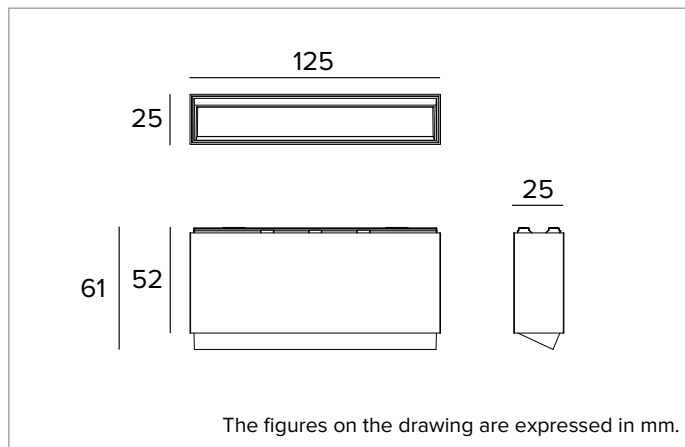

SOURCE

Hugh efficiency Ra90 LED Emitter.

Energy efficiency class: F

Nominal power: 7,3W

Nominal flux: 654lm

Colour rendering index: 90

Rf: 89.3

Rg: 104.3

CCT nominal: 3000K

Lifetime (L80/B10): >50000h tq +25°C

ILLUMINOTECHNICAL CHARACTERISTICS

Wall Washer optical system: a high reflectance anodised aluminium reflector, holographic diffuser filter, frame in black polycarbonate.

Optic: WALL WASHER

Optical efficiency: 64%

Fixture flux: 420lm

Luminous efficacy: 51lm/W

Photobiological safety: Compliant with RG1 low risk group

MECHANICAL CHARACTERISTICS

White painted die-cast aluminium body. Sizes 125x25mm.

Colour and finish: Plaster white

Dimensions: 25x125mm

Weight: 0.24Kg

Version: CASAMBI

Degree of protection: IP20

ELECTRICAL CHARACTERISTICS

Fixture Power: 8W

Power supply: 48Vdc

Insulation Class: CLASS 3

Class F: YES

Ambient temperature: 0°C / +25°C

INSTALLATION

Extremely rapid, versatile and simple mechanical and electrical coupling system using magnets which support the fixture on the Power Track and feed power inside the fixture on all versions.

NOTES

Version with built-in Casambi control system (Casambi Ready). DALI control system available using a special accessory. 110-277Vac version available on request.

WARRANTY

5 years.

Due to the technological evolution of the electronic components, the data provided may be updated, and as such, confirmation must be requested during the order process.

Luminous flux and power supply have +/-10% tolerances with respect to the indicated value. tq +25°C (CIE 121).

We reserve the right to make technical changes.

Targetti Sankey S.r.l.
Via Pratese, 164
50145 Firenze - Italy
Tel: +39 055 37911
targetti.com
targetti@targetti.com

CCIAA Firenze
Share Capital:
€ 500.000,00
VAT N. (IT):
01537660480
R.E.A: FI-275656

TARGETTI